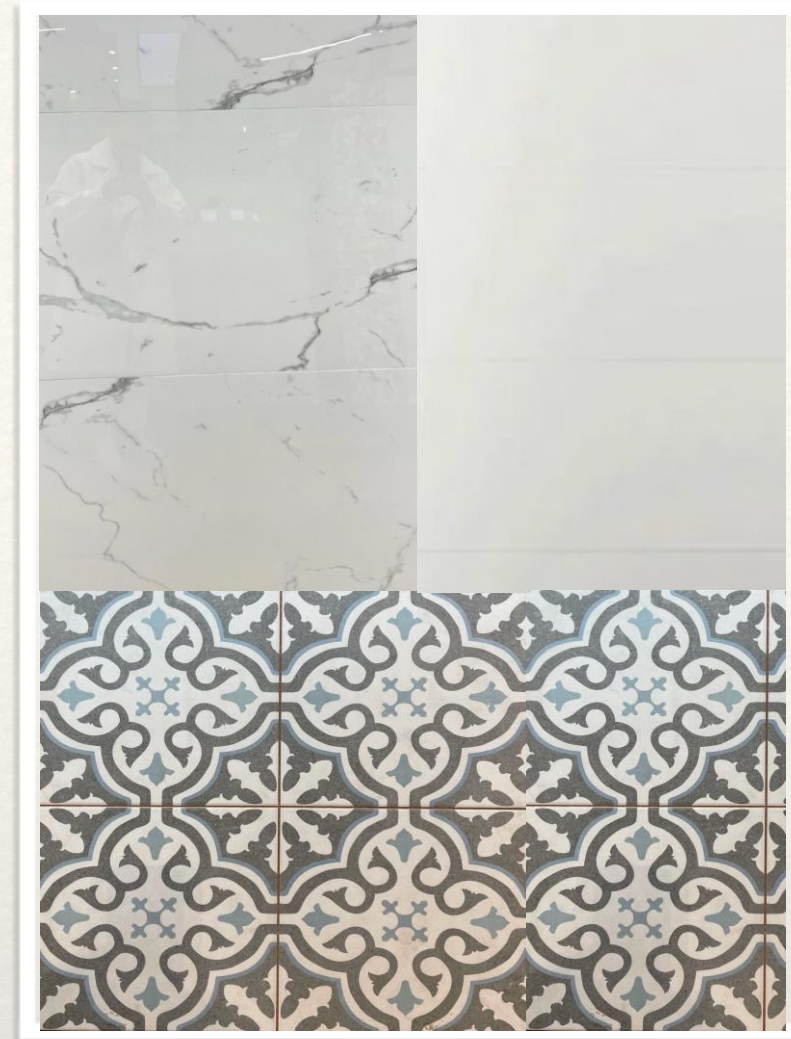

Splashbacks